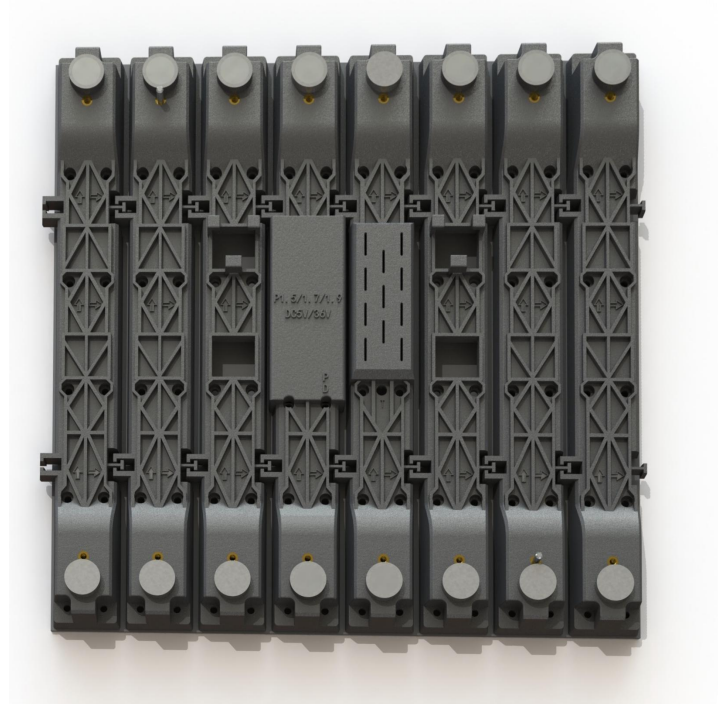

FL Pro Series

Flexible LED Screen-P1.5, P1.9, P3.9, P6, P8, P10

Multiple Curves

Smooth Surface

Slim Shape

Intelligent Design

High Resolution

Outdoor IP68
Protection Level

Multiple Curves

The LED module uses soft type material, which makes it possible to be folded into multiple curves or angles.

The smallest diameter of a round LED display is only 600mm(1.97'). And 8 modules could be made into a mini circle.

Intelligent Design

Max bending angle is 72° . The PCB and LED will not be damaged with the protect of hard plastic housing. Joint connector design between 2 modules, keeps screen seamless and no displacement.

Application Fields

In order to fit each different scene, the flexible LED display is made up of superior quality materials with the concise and strong cabinet. This product is usually used in:

- Stages
- Exhibition events
- Shopping centers