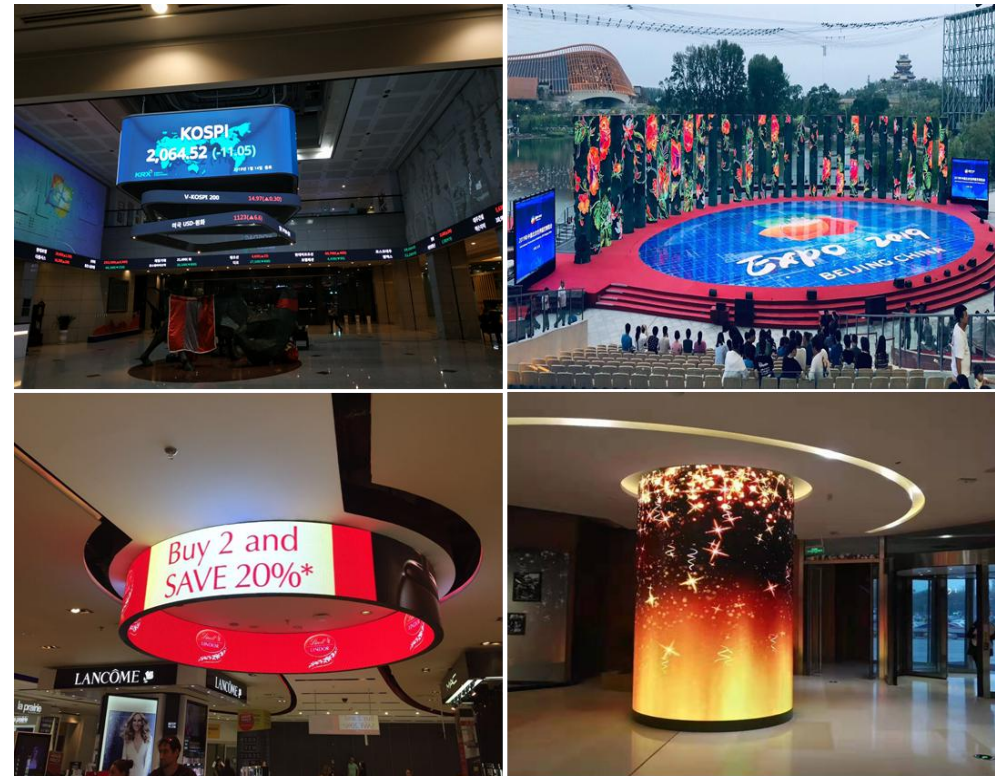

Application Fields

In order to fit each different scene, the flexible LED display is made up of superior quality materials with the concise and strong cabinet. This product is usually used in:

- •Stages
- •Exhibition events
- •Shopping centers