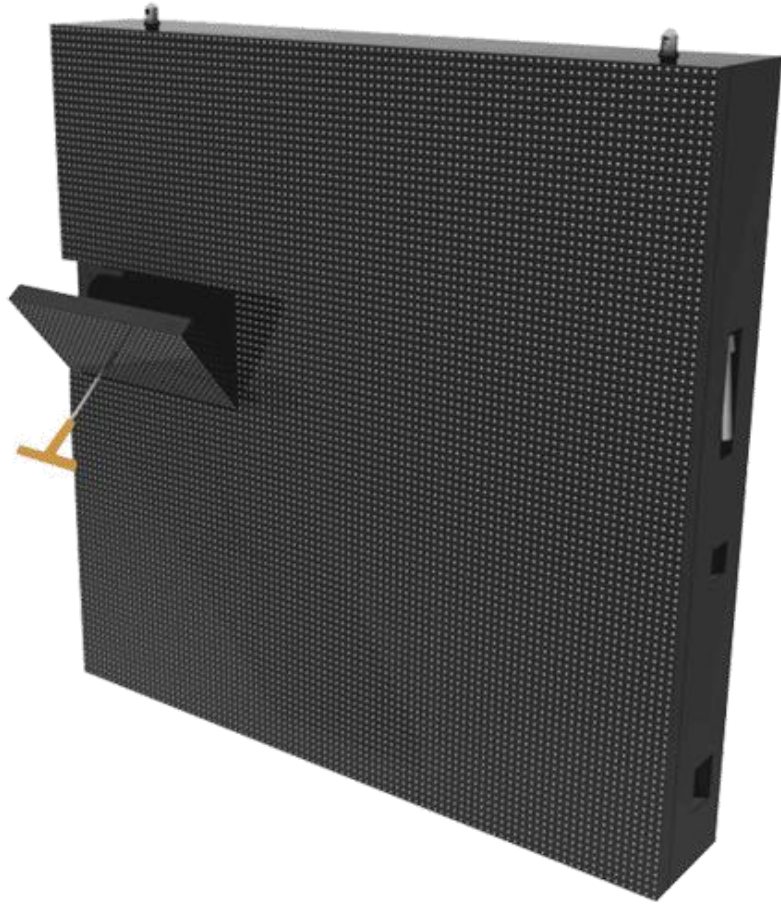

1920Hz ~ 3840Hz

High IP Level

Innovative Cabinet Design

The FA1 cabinet has a unique and innovative feature: The modules can be spliced into a 90 degree angle seamlessly, without the black line. This feature allows the screen to fit 90 degree shape wall-mounted installation perfectly.

High Brightness

Fully Front Access Design

With fully front access design, all components, such as power box, receiving card and other accessories, can be removed in the front of the LED cabinets.

103mm Thickness and Neat Back

The LED screen panel can be very thin and its back is neat, so it can be directly mounted on the wall. You don't need to leave any space in the back.

High Protection Grade

This outdoor LED cabinet can be designed to be no door, no fan and no ventilation. Therefore, the protective grade is higher than IP65. That's to say, the LED display can function well in dusty roadside and seashore.

Wide Viewing Angle

We use high-quality plastic mask on the LED modules, which makes the LED screen very flat. Thus, the viewing angle is wider than that of other LED products. Moreover, the LED display is able to attract more audience.