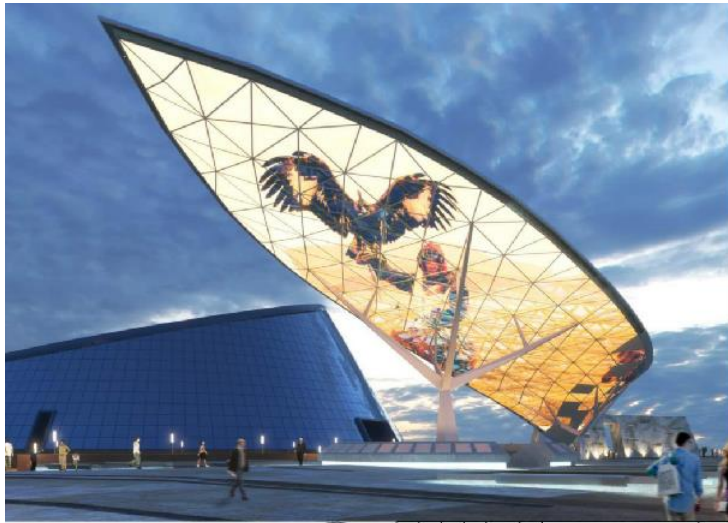

 1920Hz ~ 3840Hz

 13bits ~ 16bits

Innovative Curtain - Shaped LED Display

LED display C1 series is a media facade LED screen with high transmittance. Designed to make architecture more cutting-edge and attractive, the C1 series is integrated with the feature of the LED curtain. With high brightness and great transparency, this display tends to be used as over-dimensional, animated, illuminated advertising LED screens. It has been widely applied in the places like Times Square, Las Vegas and Hong Kong. The pixel pitches are P10.4, P12.5, P15.6, P25, P31.2.

High Brightness

This curtain media facade can reach more than 7,000nits.

Ultimate Refresh Rate

The outdoor LED billboard is full color and its refresh rate can reach 3840Hz.

Best Gray Scale

The gray scale of this DOOH screen can reach 16bits.

Application Fields

To fit every different scene, our product is made up of superior quality materials with the concise and strong structure. This product is usually used in:

- **Billboards;**
- **Chain Stores;**
- **Central Business Districts.**