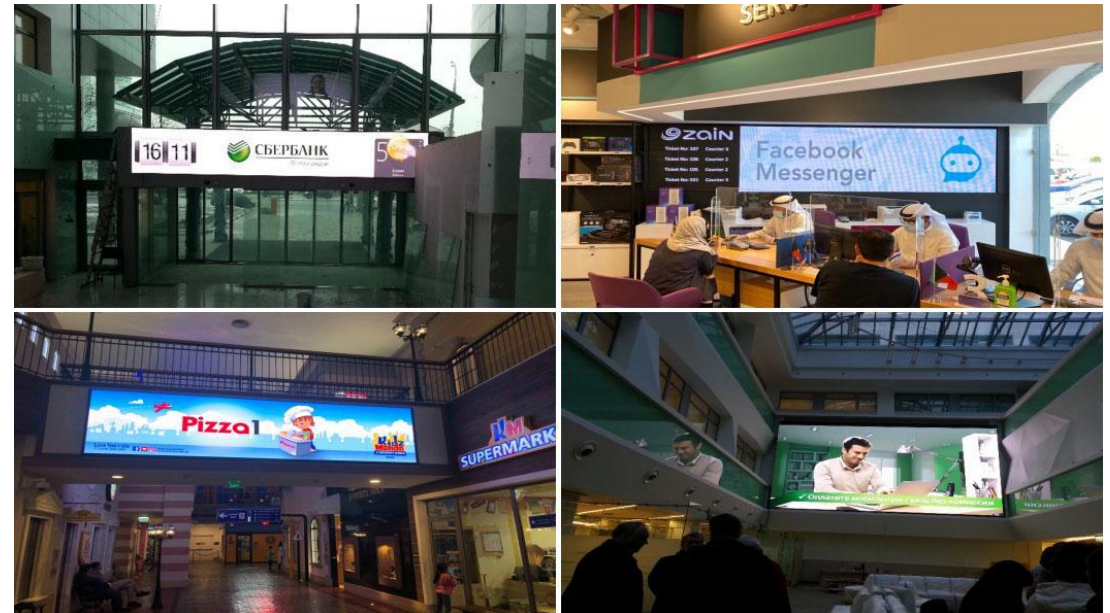

Application Fields

Usually, the LED billboard is installed in:

- Shopping mall
- Meeting room
- Hotel
- Church
- Stadium