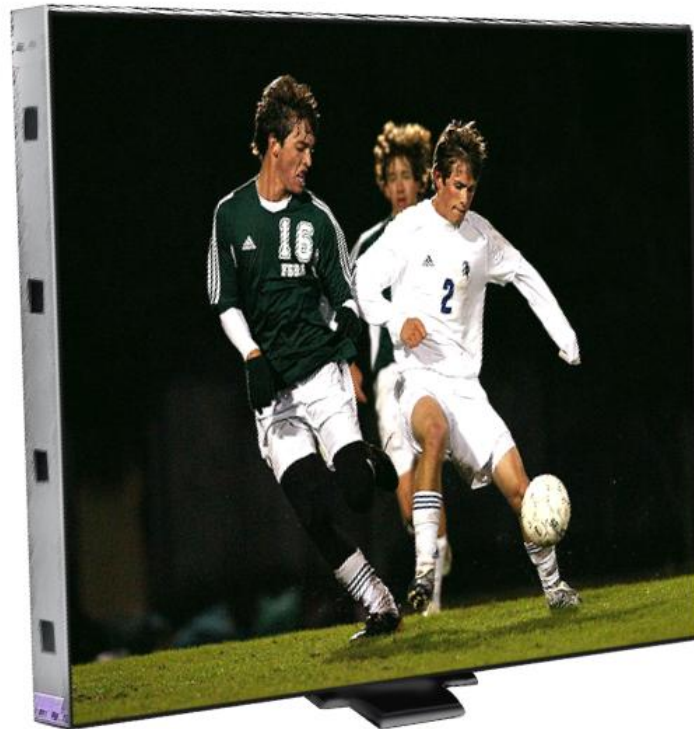

SS2 Series

High Quality Perimeter LED Display

 Soft Plastic Mask

 Big Viewing Angle

 Multifunctional

 IP65/IP54

 High Quality SMD LED

 1,920Hz ~ 3,840Hz

Aluminum Cabinet and Reliable Protection

This product uses Aluminum Alloy, private mold processing soft mask with special craftsmanship. It performs excellent anti-collision capability.

Coupled with top soft pillow to protect the players from injury when they hit the screen in the stadium by accident.

Fast front and rear access

Front access design is more convenient for installation. The concise structure and light weight are designed to reduce the pressure of construction and transportation. The modules, power supply, receiving card, and other components can be disassembled from the front, which is convenient for the maintainer to maintain the LED screen.

Multifunction For Sports Events

Perimeter led screen can be also used as a scoreboard in the stadium. You can clearly see what is on the screen at various angles.

Application Fields

On the basis of its superior performance, unique design, the perimeter led screen can be used indoors and outdoors. It is always used in the stadium as: