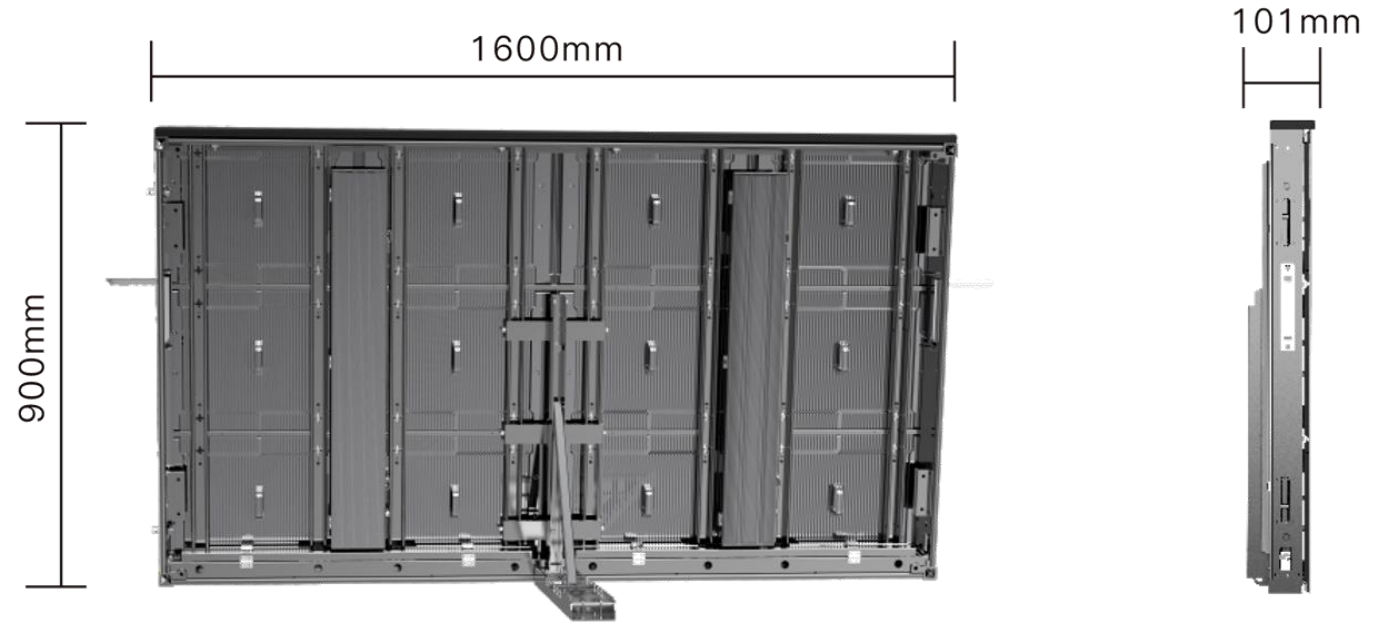

Cart: Pack 4 Panels, the size is 900\*1600mm.

Cart: Two carts can be stacked.

## UEFA/FIFA Standard

1600mmx900mm cabinet size. Our SS1 Pro series perimeter LED screen meets the UEFA standard, and we have sold many perimeter screens to different European stadiums.