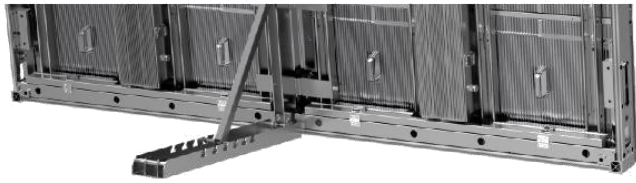

## Emergency Access Design

It is also called safe door design. The LED safety door display cabinet can rotate on the horizontal plane, so as to achieve the switch of the LED stadium safety door opening and closing state. It can respond to the occurrence of emergency.

## UEFA/FIFA Standard

1600mmx900mm cabinet size. Our SS1 Pro series perimeter LED screen meets the UEFA standard, and we have sold many perimeter screens to different European stadiums.