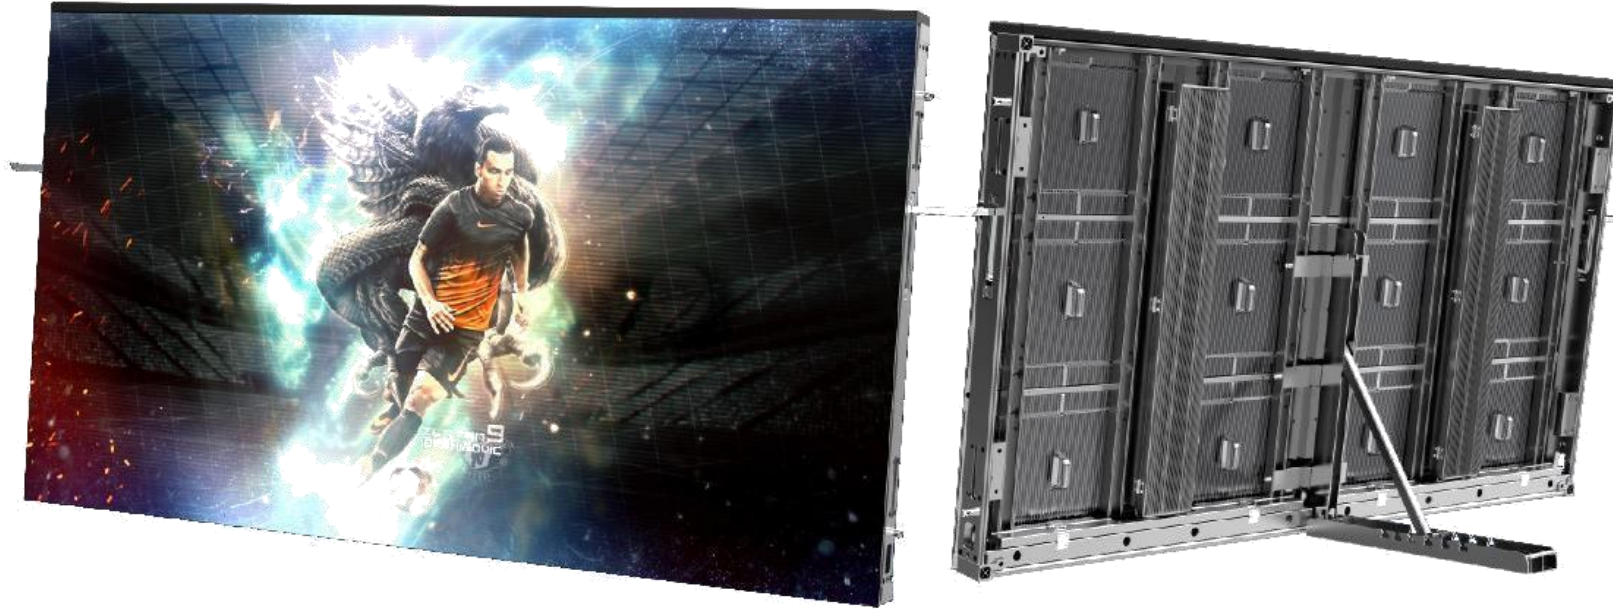

# SS1 Ultra Series

Perimeter LED Screen for Stadium - P6.6, P8.3  
, P10

 Soft Plastic Mask

 Big Viewing Angle

 Multifunctional

 IP68/IP66

 High Quality SMD LED

 1,920Hz ~ 3,840Hz

## Emergency Access Design

It is also called safe door design. The LED safety door display cabinet can rotate on the horizontal plane, so as to achieve the switch of the LED stadium safety door opening and closing state. It can respond to the occurrence of emergency.

## Player Protective Design

This product uses Aluminum Alloy, a private mold processing soft mask with special craftsmanship. It has excellent anti-collision capability.

Coupled with a top soft pillow to protect the players from injury when they hit the screen in the stadium by accident.

## Convenient Stadium Screen Carts

The carts are specially designed for the perimeter LED screens, to put the displays into and transport the displays. Putting panels in carts is the easiest method to load and unload.